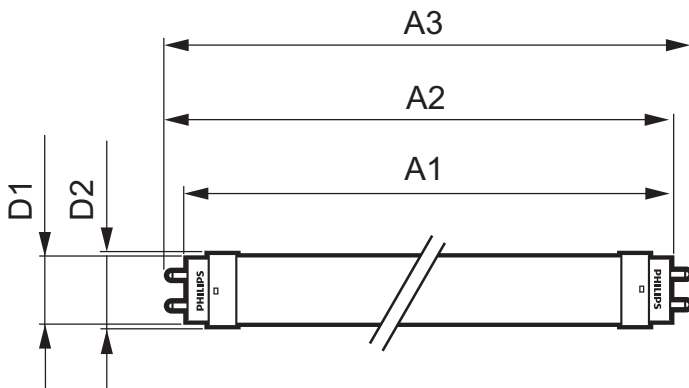

• Measuring Conditions

Switching cycle	50000
-----------------	-------

• Product Dimensions

Length A1	1198.0 mm
Fixing Hole Distance	1205.0 mm
A2 Length	
Length A3	1212.0 mm
Mounting hole diameter	25.68 mm
Circular outline dimension	28 mm

• Approval & Application Chars

VDE marking	No
CE marking	Yes
UL certificate	No
RoHS compliance	Yes
KEMA Keur certificate	Yes

PHILIPS

Eficiencia Ecológica

CorePro LEDtube

• Product Data

Order code 929000296602
Full product code 929000296602
Full product name CorePro LEDtube 1200mm 20W 840
|
Order product name CorePro LEDtube 1200mm 20W 840
|
Pieces per pack 1
Packing configuration 10

Packs per outerbox 10
Bar code on pack - EAN1 8718291669593
Bar code on outerbox - EAN3 8718291669609
Logistic code(s) - 12NC 929000296602
Net weight per piece 0.270 kg

Dimensional drawing

CorePro LEDtube 1200mm 20W 840 I